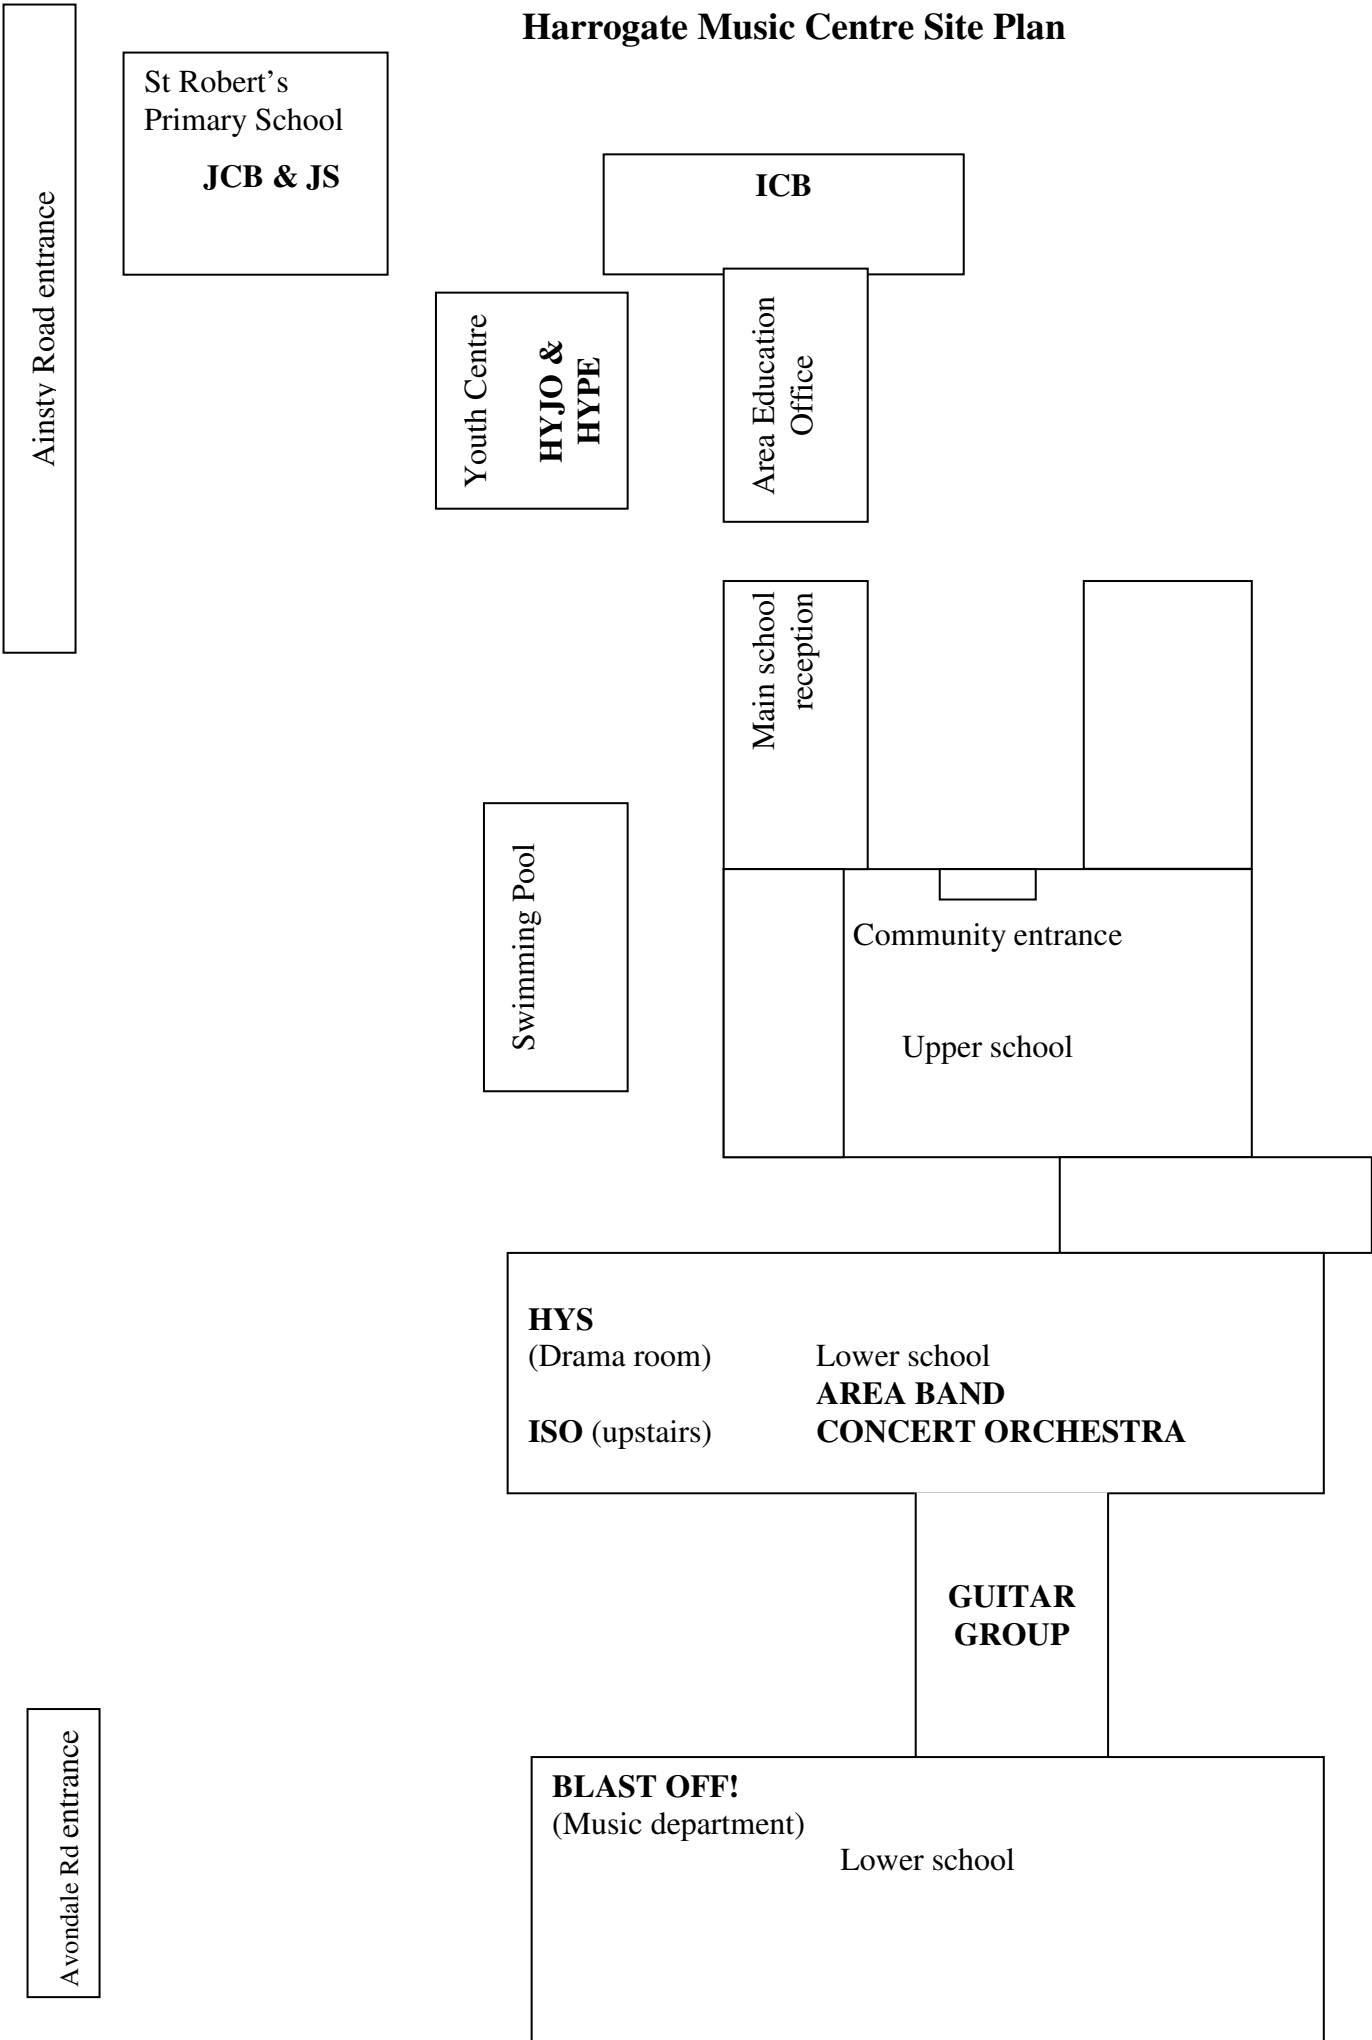

Harrogate Music Centre Site Plan

Ainsty Road entrance

St Robert's
Primary School

JCB & JS

ICB

Youth Centre

**HYJO &
HYPE**

Area Education
Office

Swimming Pool

Main school
reception

Community entrance

Upper school

HYS

(Drama room)

Lower school

AREA BAND

ISO (upstairs)

CONCERT ORCHESTRA

**GUITAR
GROUP**

BLAST OFF!

(Music department)

Lower school

Avondale Rd entrance